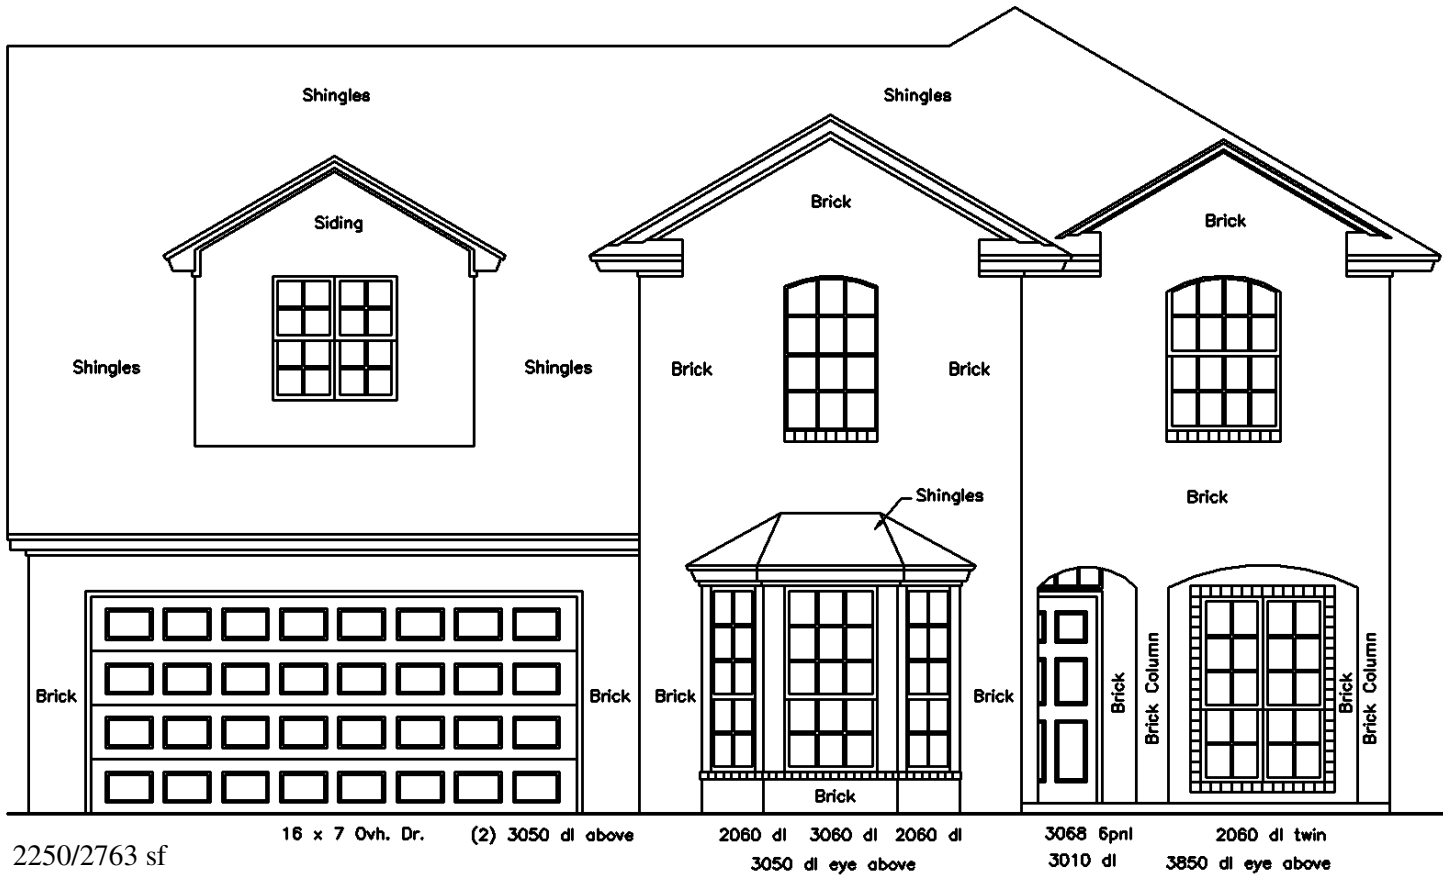

Building Lifestyles
Creating Memories

Jamestown *Executive Series*

EQUAL HOUSING
 OPPORTUNITIES

NAHB
 NATIONAL ASSOCIATION
 OF HOME BUILDERS

ENERGY STAR
 PARTNER

CERTIFIED
 PROFESSIONAL
 BUILDER
 OSHBA

9625 N. Robinson • Oklahoma City, OK 73114
 405.840.0434 • FAX 405.840.9357
www.heartlandhomes.com