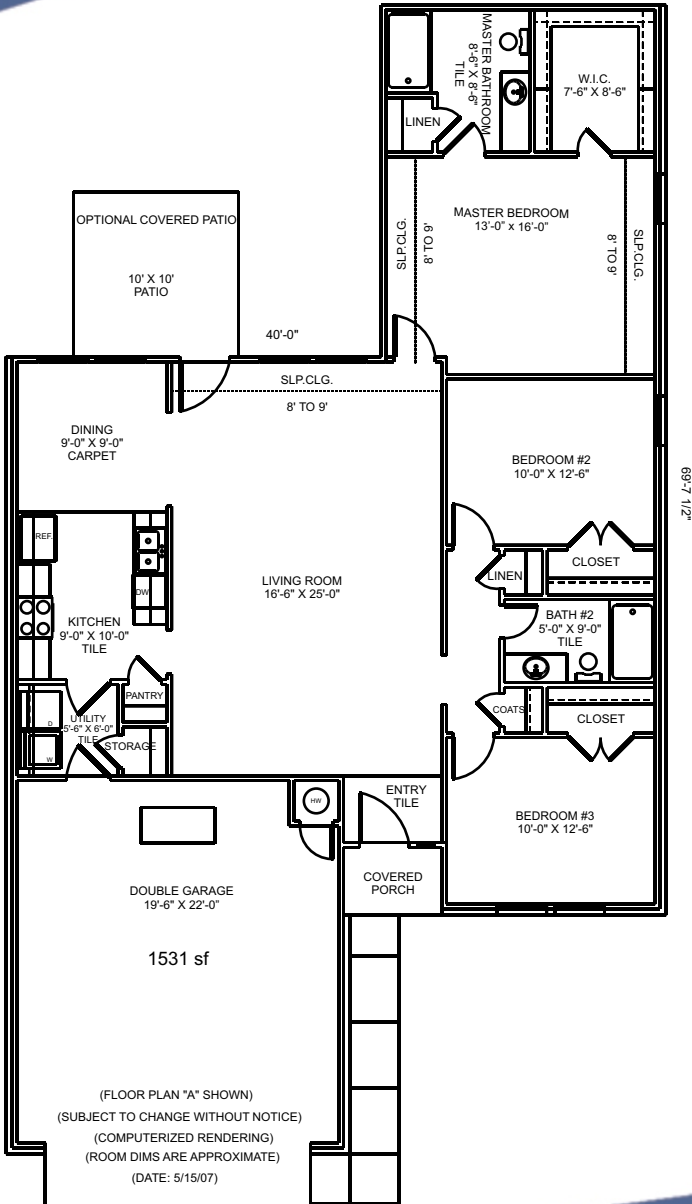

Building Lifestyles
Creating Memories

Charleston Classic Series

9625 N. Robinson . Oklahoma City, OK 73114
 405.840.0434 . FAX 405.840.9357
 www.heartlandhomes.com