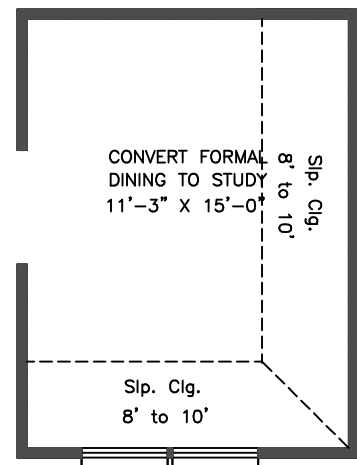

OPTIONAL COVERED PATIO
10'-0" X 10'-0"
PATIO

OPTION R04-FRENCH DRS.

OPTION R06-CASED OPENING

OPTION R05-COLONIST DRS.