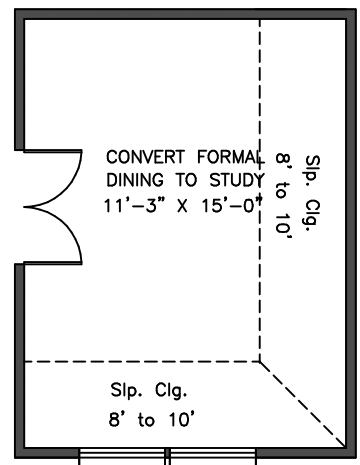

OPTIONAL COVERED PATIO
10'-0" X 10'-0"
PATIO

OPTION R04-FRENCH DRS.

OPTION R06-CASED OPENING

OPTION R05-COLONIST DRS.