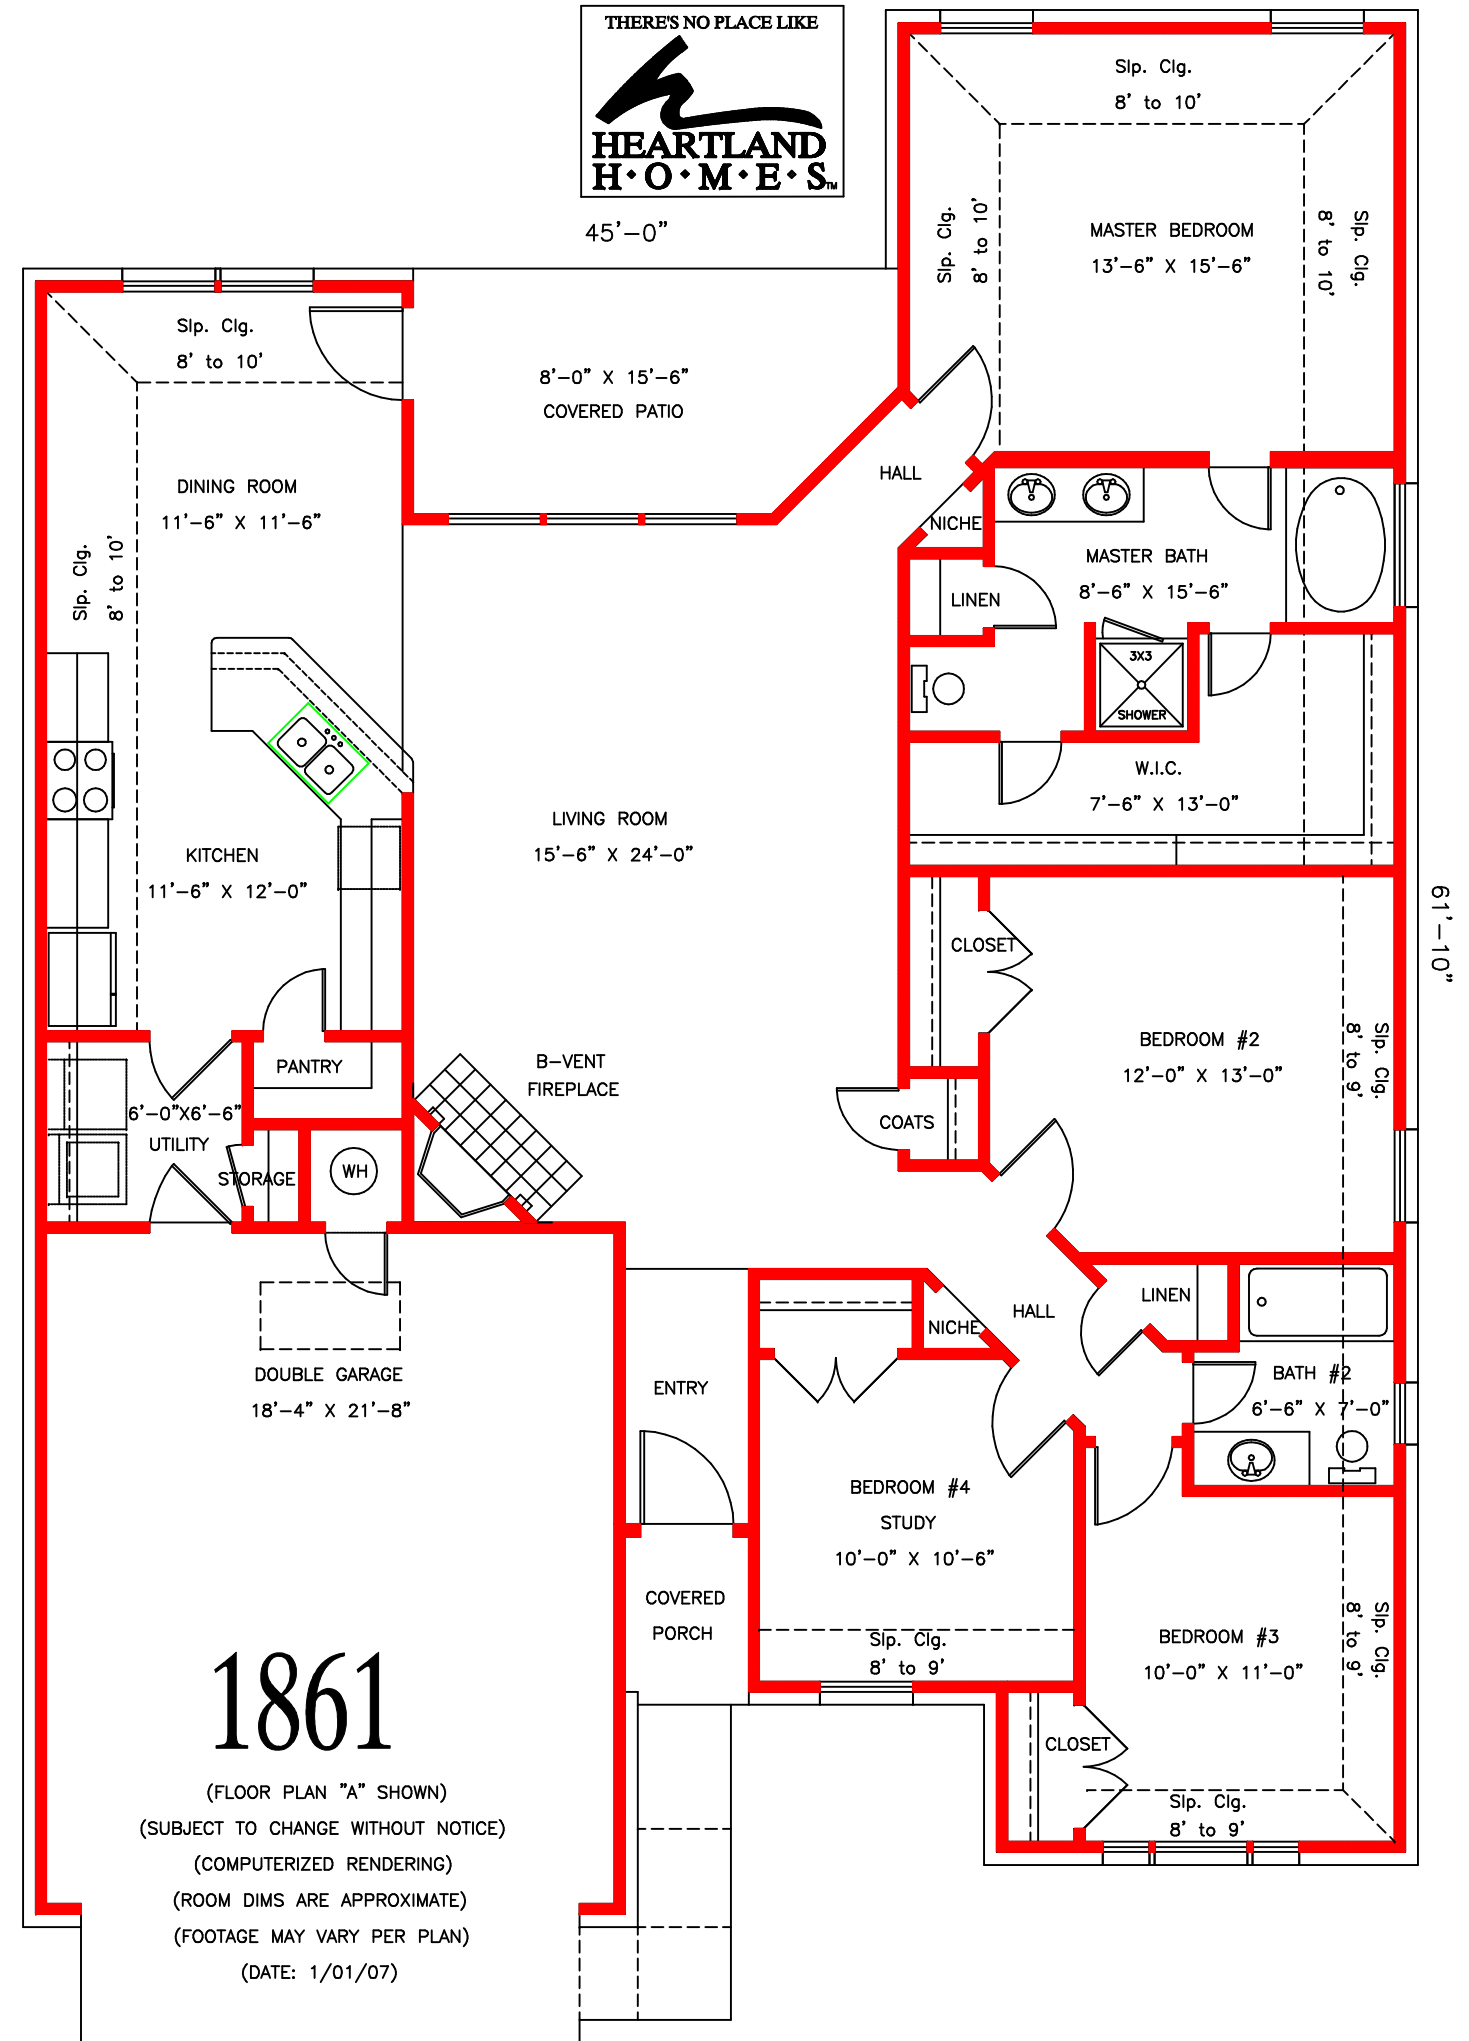

OPTION R04-FRENCH DOORS

OPTION R05-COLINST DOORS

OPTION R06-CASED OPENING

1861

(FLOOR PLAN "A" SHOWN)
 (SUBJECT TO CHANGE WITHOUT NOTICE)
 (COMPUTERIZED RENDERING)
 (ROOM DIMS ARE APPROXIMATE)
 (FOOTAGE MAY VARY PER PLAN)
 (DATE: 1/01/07)